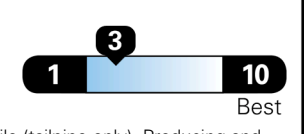

Fuel Economy & Greenhouse Gas Rating (tailpipe only)

Smog Rating (tailpipe only)

This vehicle emits 429 grams CO₂ per mile. The best emits 0 grams per mile (tailpipe only). Producing and distributing fuel also create emissions; learn more at fueleconomy.gov.