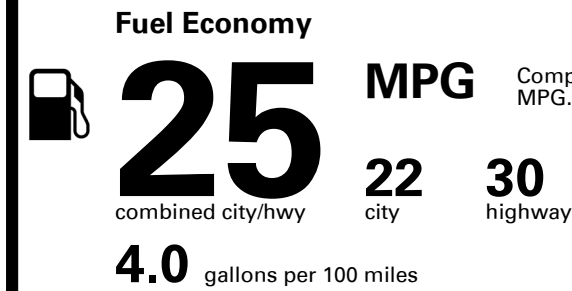

TOTAL PRICE: \$41,185.00

EMISSIONS:
 This vehicle is certified to meet emission requirements in all 50 states

EPA DOT Fuel Economy and Environment

Gasoline Vehicle

You spend \$2,000 more in fuel costs over 5 years compared to the average new vehicle.

Annual fuel cost \$1,800

Fuel Economy & Greenhouse Gas Rating (tailpipe only)

Smog Rating (tailpipe only)

This vehicle emits 357 grams CO₂ per mile. The best emits 0 grams per mile (tailpipe only). Producing and distributing fuel also create emissions; learn more at fueleconomy.gov.