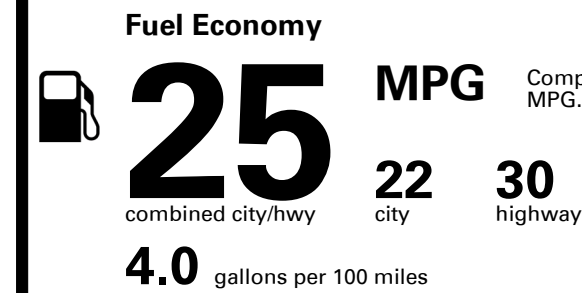

GENESIS WARRANTY

- 5-year/60,000-mile New Vehicle Warranty*
- 10-year/100,000-mile Powertrain Warranty*
- 7-year/Unlimited-mile Anti-perforation Warranty*
- Limited warranties, see dealer for details

Full Tank of Gas

Manufacturer's Suggested Retail Price: $34,900.00

ADDED FEATURES:

- ***Elite Package: $5,000.00**
- Full LED Headlights
- Integrated Navigation System
- Parking Distance Warning
- Power Folding Auto-Dimming Outside Mirrors
- Wide Sunroof / Rain-Sensing Wipers
- Integrated Memory System
- Power Tilt-and-Telescopic Steering Wheel
- Heated and Ventilated Front Seats
- Lexicon® 15-Speaker Surround Sound Audio System
- Leather Seating Surfaces & Aluminum Interior Trim

Accessories

- *Cargo Tray $115.00
- *First Aid Kit $45.00
- *Illuminated Door Scuffs $395.00
- *Mud Guards $60.00
- *Rear Bumper Appliqué $70.00

SOLD TO: AZ705
CHAPMAN GENESIS OF SCOTTSDALE
6601 EAST MCDOWELL ROAD
SCOTTSDALE AZ 85257

SHIPPED TO: AZ705

Inland Freight & Handling : $995.00

VIN: KMTG34LA2KU013380	ENGINE: G4KLJA103658	EXTERIOR COLOR: MALLORCA BLUE	INTERIOR/SEAT COLOR: GRAY/GRAY
MODEL: R0412R45	PORT OF ENTRY: HU	TRANSPORT: TRUCK	ACCESSORY WEIGHT: 16 lbs./ 7 kgs.

TOTAL PRICE: $41,580.00

EMISSIONS:
This vehicle is certified to meet emission requirements in all 50 states

EPA DOT Fuel Economy and Environment

Gasoline Vehicle

Compact Cars range from 14 to 119 MPG. The best vehicle rates 136 MPGe.

You spend $2,000 more in fuel costs over 5 years compared to the average new vehicle.

Annual fuel cost $1,800

Fuel Economy & Greenhouse Gas Rating (tailpipe only)